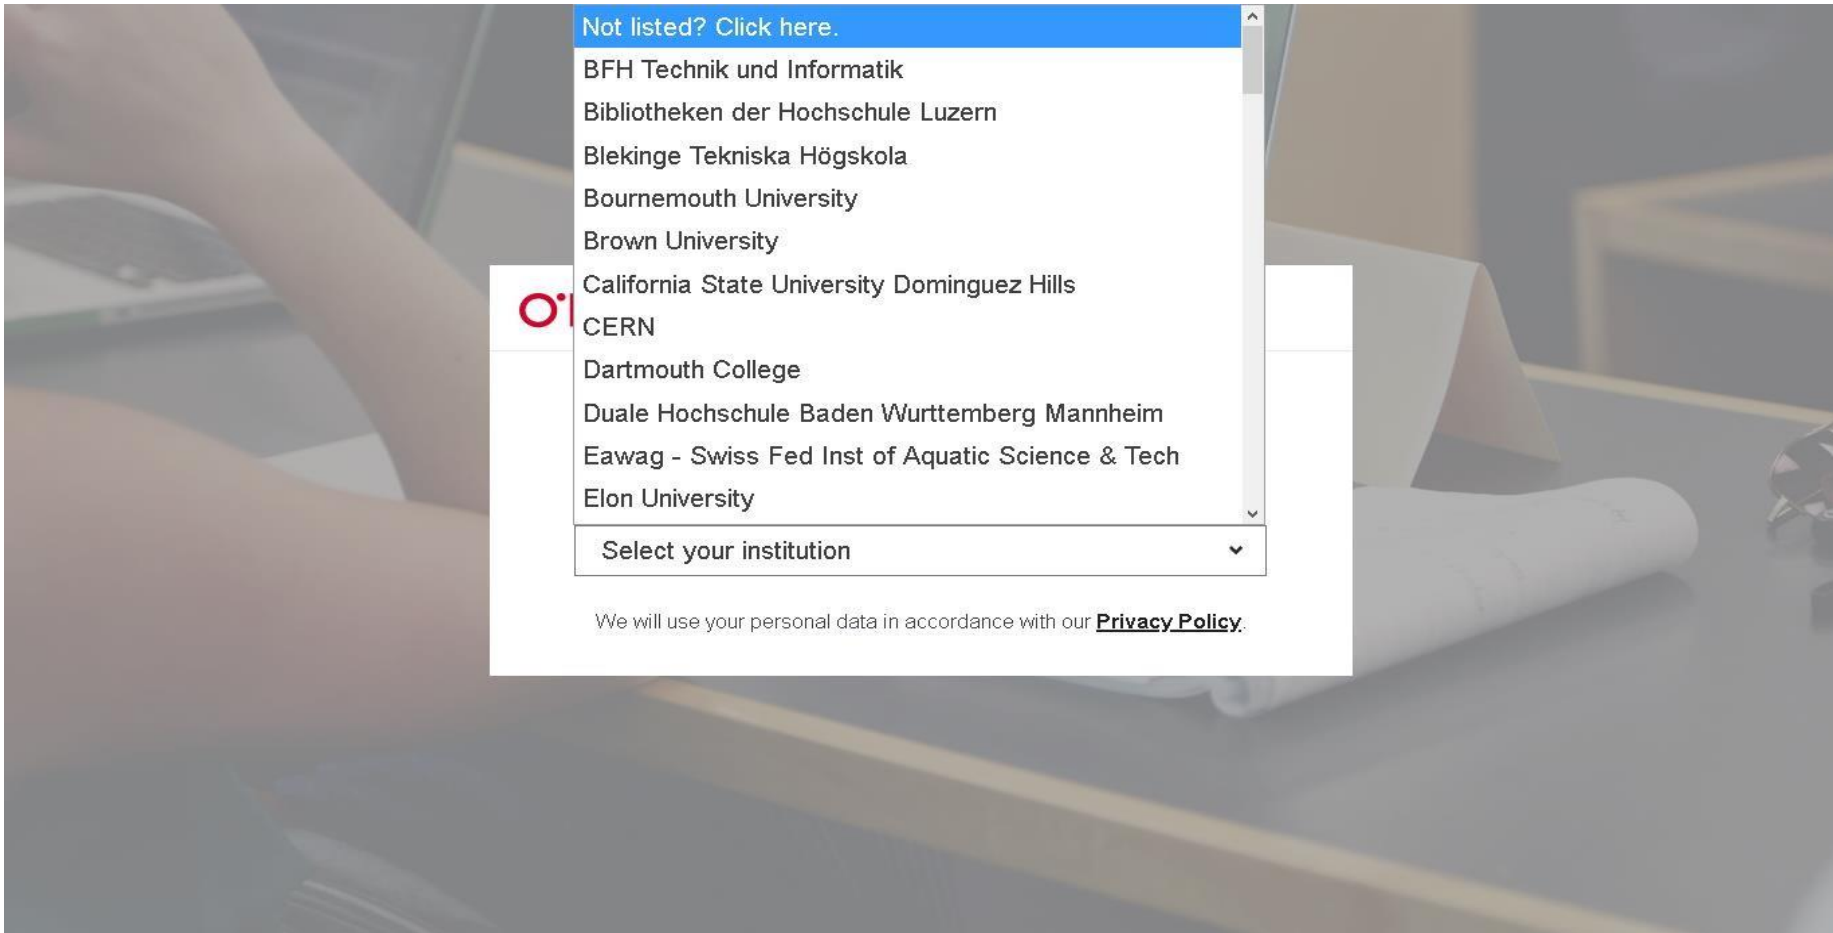

सिद्धिमूलं प्रबन्धनम्
भा. प्र. सं. इन्दौर
IIM INDORE

Registration

Step 1: Select *Not listed? Click Here.*